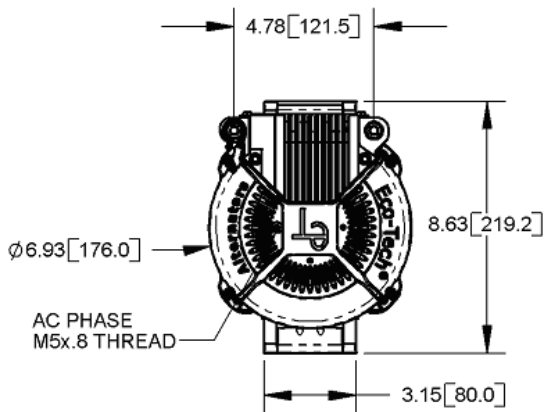

Eco-Tech® 28V, 200A Alternators

Models: P-28V/200-I

J-28V/200-I

IJ-28V/200-I, IJ-28V/200-IP

Rev1.0

Ecoair Corp.

21 Overlook Drive, Hamden, CT 06514-1140

Phone (203) 230-3000, Fax (203) 230-3200 www.ecoair.com, E-mail: info@ecoair.com

“Technology Tuned to Nature”™

R1.0-01252010