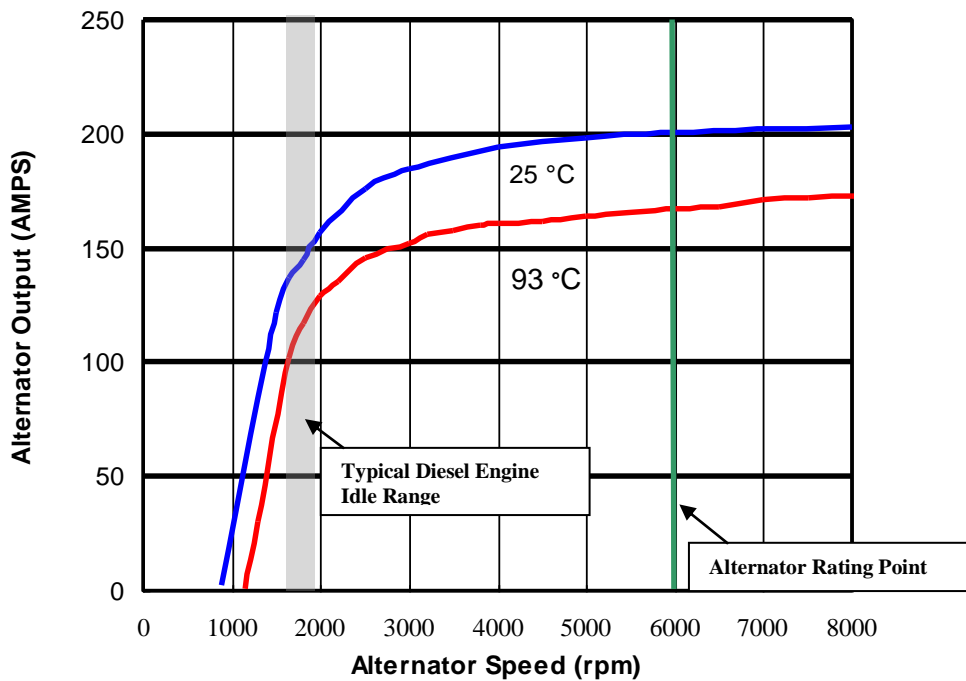

Eco-Tech® 28V, 200A Alternators

Models: P-28V/200-I

J-28V/200-I

IJ-28V/200-I, IJ-28V/200-IP

Rev1.0

Weight

40 lbs.

Output Performance

Stabilized Performance @ 28V, Per SAE J56 Test Specification

Ecoair Corp.

21 Overlook Drive, Hamden, CT 06514-1140

Phone (203) 230-3000, Fax (203) 230-3200 www.ecoair.com, E-mail: info@ecoair.com

"Technology Tuned to Nature"™