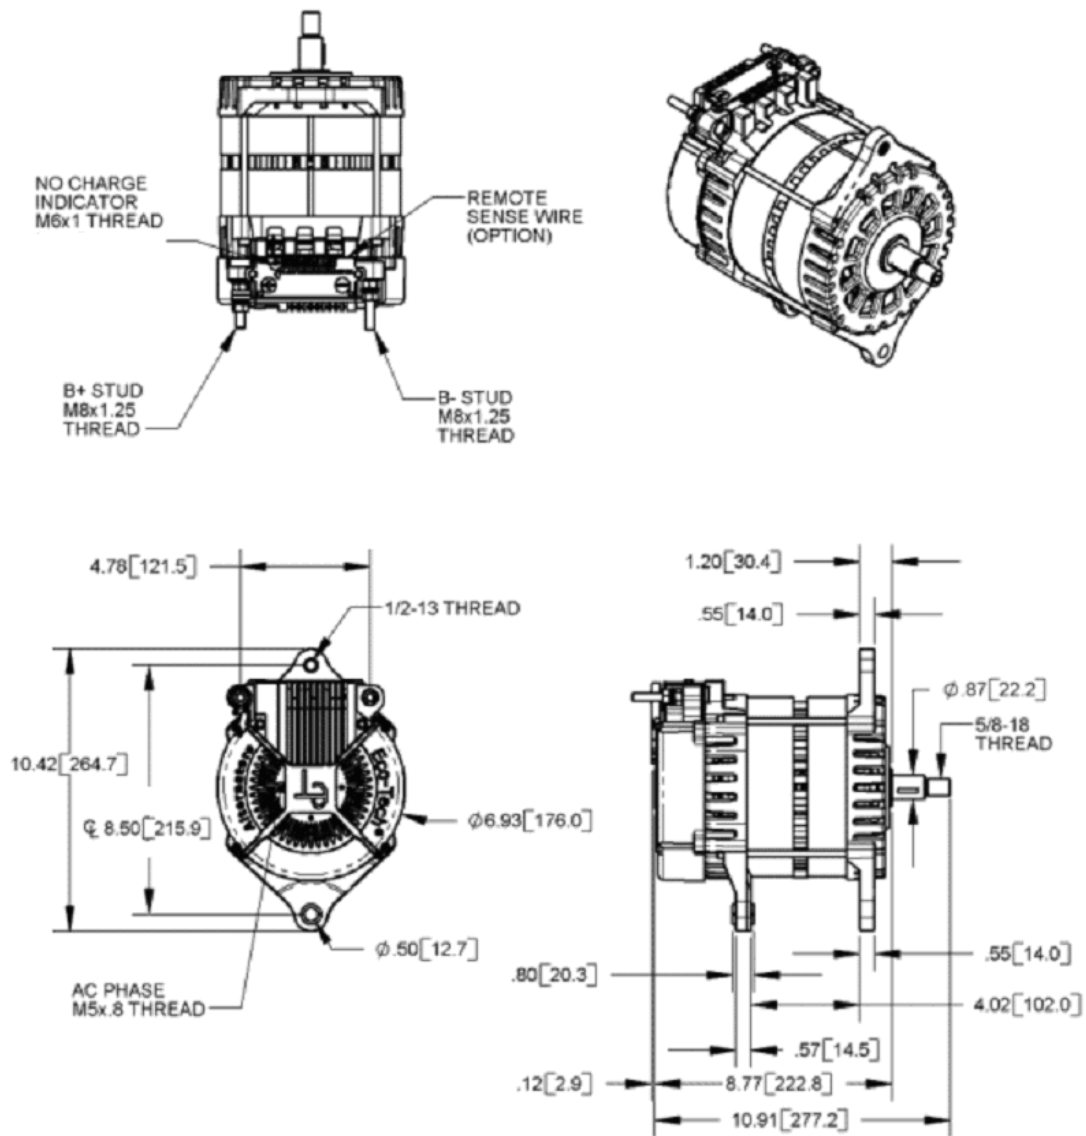

Eco-Tech® 28V, 200A Alternators

Models: P-28V/200-I

J-28V/200-I

IJ-28V/200-I, IJ-28V/200-IP

Rev1.0

Overall Dimensions

Models: J-28V/200-I

IJ-28V/200-I, IJ-28V/200-IP-C

Ecoair Corp.

21 Overlook Drive, Hamden, CT 06514-1140

Phone (203) 230-3000, Fax (203) 230-3200 www.ecoair.com, E-mail: info@ecoair.com

“Technology Tuned to Nature”™

R1.0-01252010