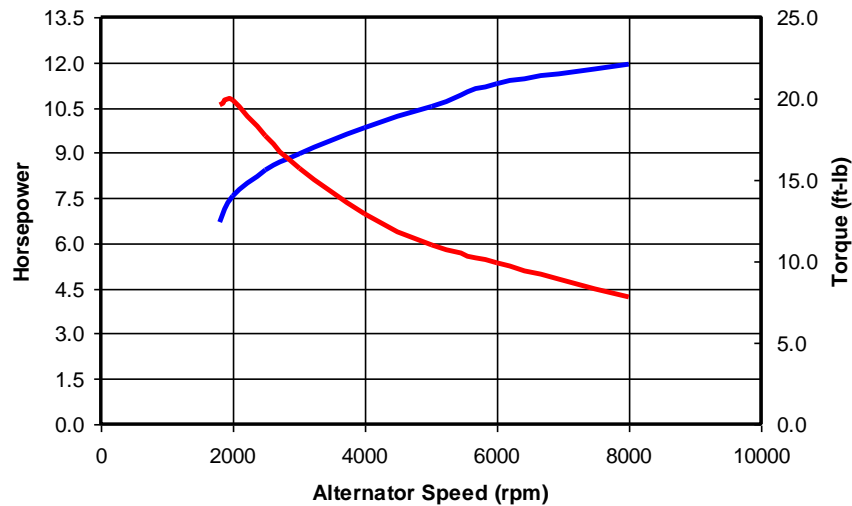

"Technology Tuned to Nature"™

Eco-Tech[®] 28V, 200A Alternators

Models: P-28V/200-I

J-28V/200-I

IJ-28V/200-I, IJ-28V/200-IP

Rev1.0

Input Horsepower & Torque at Full Output

Overall Dimensions