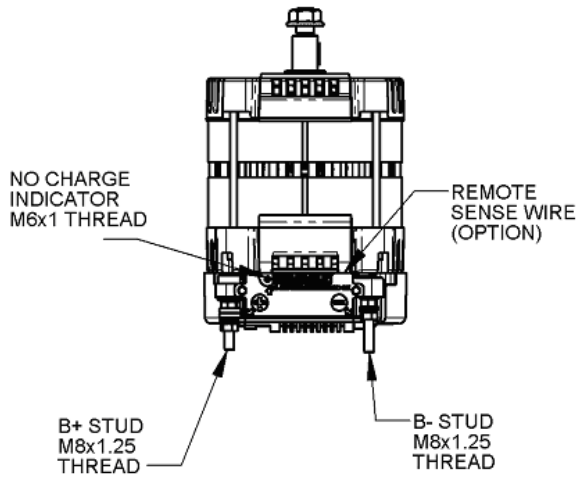

Eco-Tech® 28V, 200A Alternators

Models: P-28V/200-I

J-28V/200-I

IJ-28V/200-I, IJ-28V/200-IP

Rev1.0

Ecoair Corp.

21 Overlook Drive, Hamden, CT 06514-1140

Phone (203) 230-3000, Fax (203) 230-3200 www.ecoair.com, E-mail: info@ecoair.com

“Technology Tuned to Nature”™

R1.0-01252010