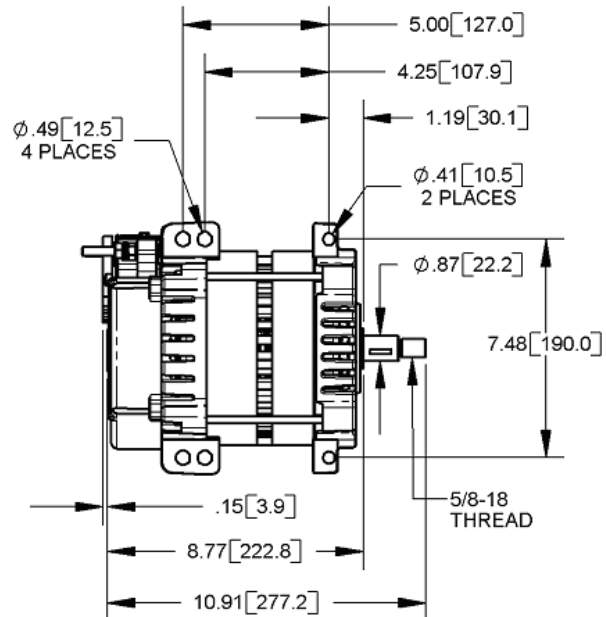

Eco-Tech® 28V, 200A Alternators

Models: P-28V/200-I

J-28V/200-I

IJ-28V/200-I, IJ-28V/200-IP

Rev1.0

Ecoair Corp.

21 Overlook Drive, Hamden, CT 06514-1140

Phone (203) 230-3000, Fax (203) 230-3200 www.ecoair.com, E-mail: info@ecoair.com

“Technology Tuned to Nature”™

R1.0-01252010